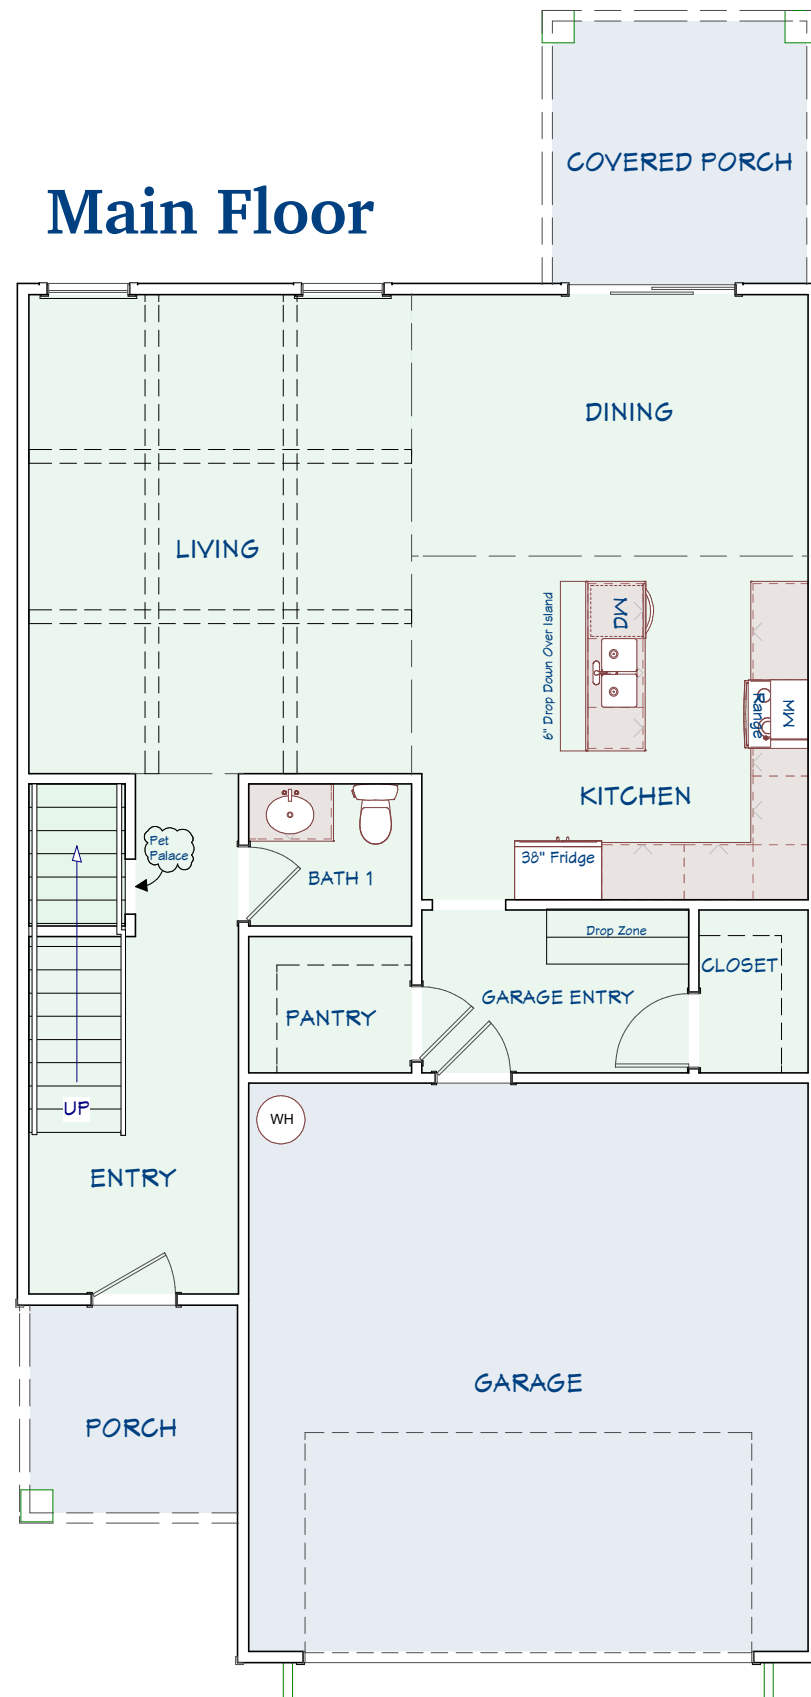

# Batson Bungalow

## Main Floor

## Upper Floor

**Main Floor:** 908 sq.ft.  
**Upper Floor:** 1,216 sq.ft.  
**Total Living:** 2,124 sq.ft.  
**Main Ceiling:** 9 ft.  
**Upper Ceiling:** 8 ft.  
**Baths:** 2.5  
**Bedrooms:** 4

\*Room dimensions are approximate