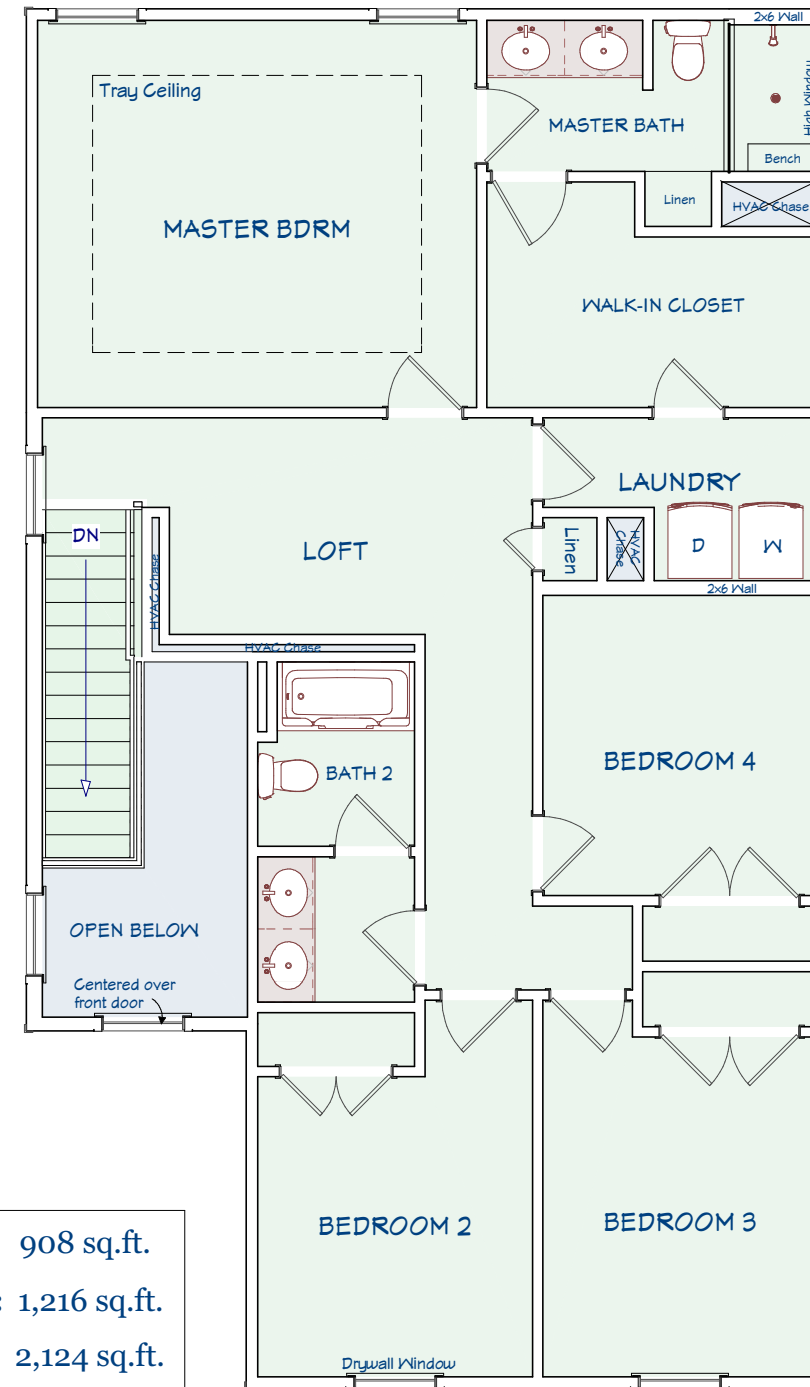

# Batson Bungalow

## Main Floor

## Upper Floor

**Main Floor:** 908 sq.ft.  
**Upper Floor:** 1,216 sq.ft.  
**Total Living:** 2,124 sq.ft.  
**Main Ceiling:** 9 ft.  
**Upper Ceiling:** 8 ft.  
**Baths:** 2.5  
**Bedrooms:** 4

\*Room dimensions are approximate