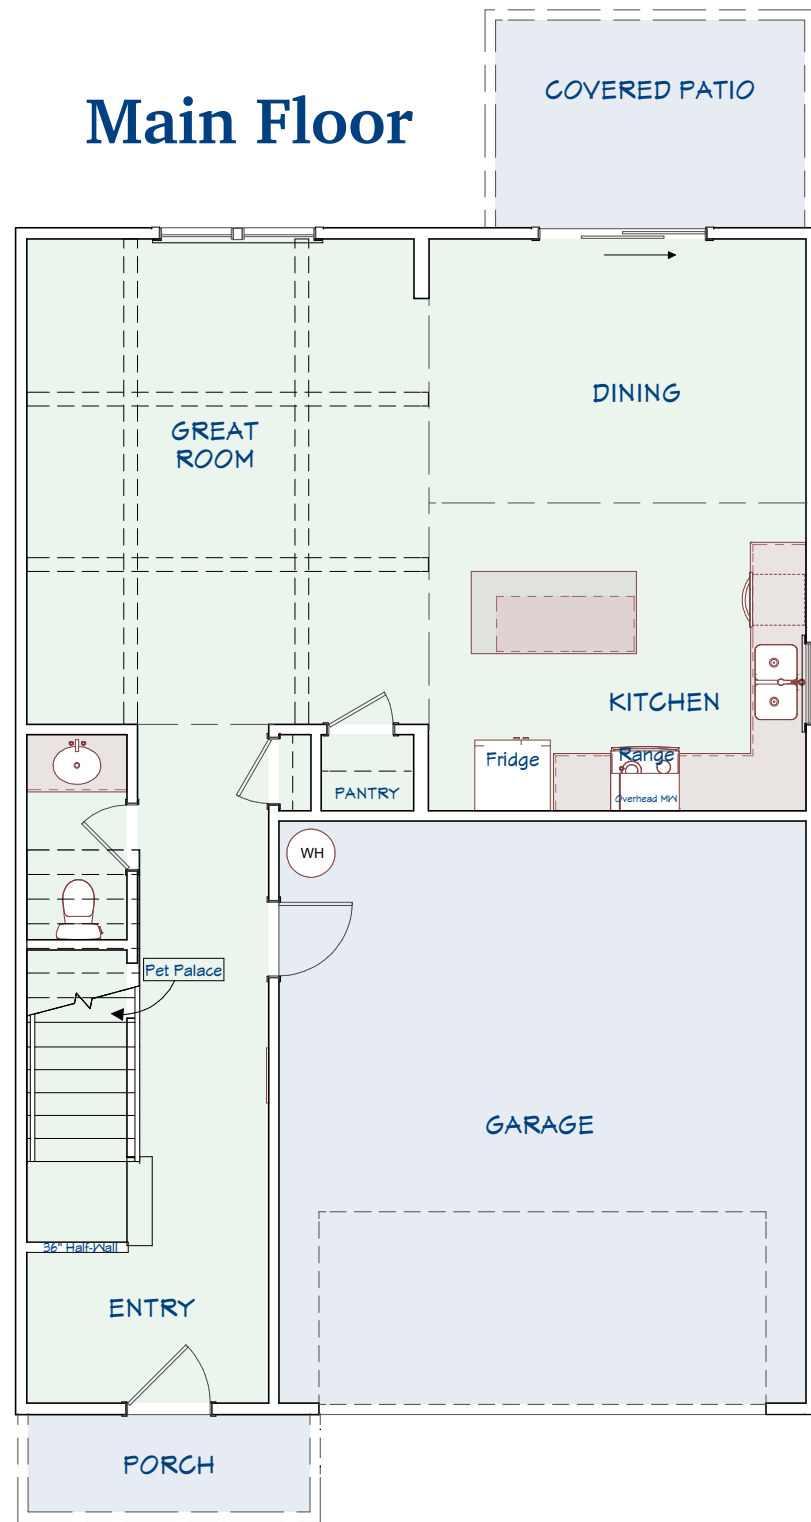

Clarksville Cottage

Main Floor: 1,129 sq.ft.
Upper Floor: 828 sq.ft.
Total Living: 2,047 sq.ft.
Lower Ceiling: 9 ft.
Upper Ceiling: 8 ft.
Baths: 2.5
Bedrooms: 4

*Room dimensions are approximate