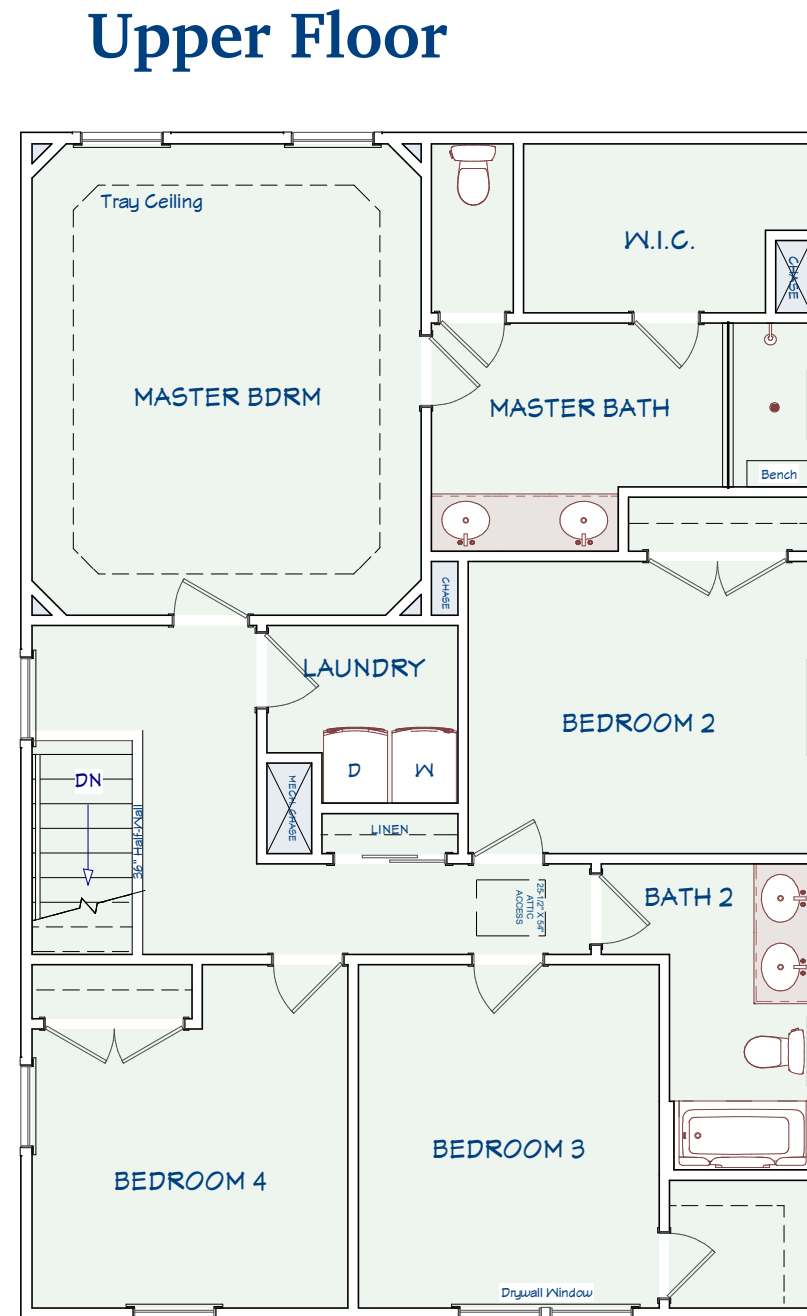

Clarksville Cottage

Main Floor: 1,129 sq.ft.
Upper Floor: 828 sq.ft.
Total Living: 2,047 sq.ft.
Lower Ceiling: 9 ft.
Upper Ceiling: 8 ft.
Baths: 2.5
Bedrooms: 4

*Room dimensions are approximate