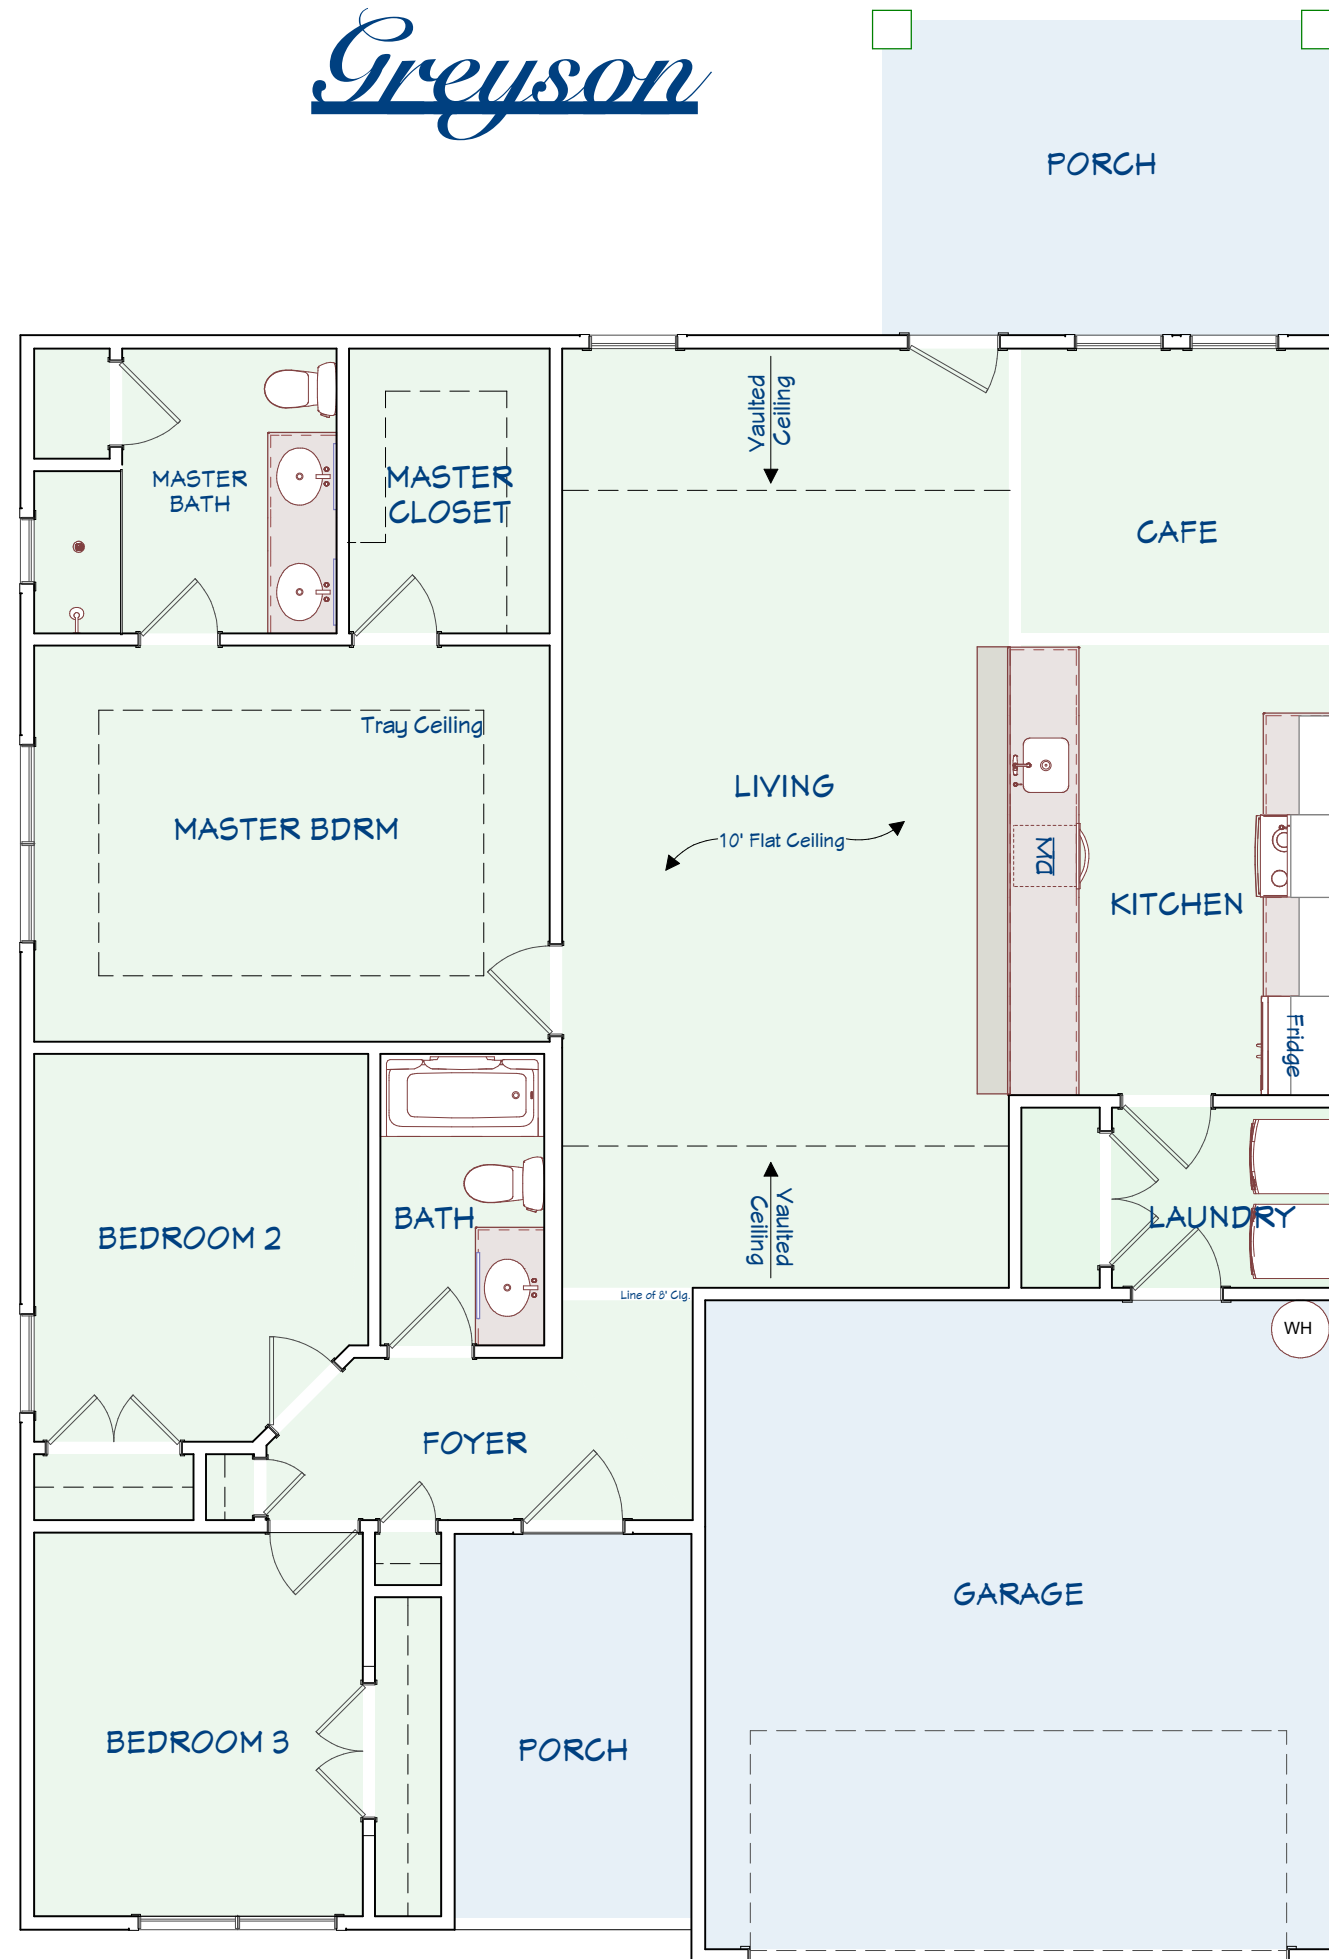

Greyson

Main Floor: 1,476 sq.ft.
Upper Floor: 0 sq.ft.
Total Living: 1,476 sq.ft.
Lower Ceiling: 9 ft.
Baths: 2
Bedrooms: 3

*Room dimensions are approximate