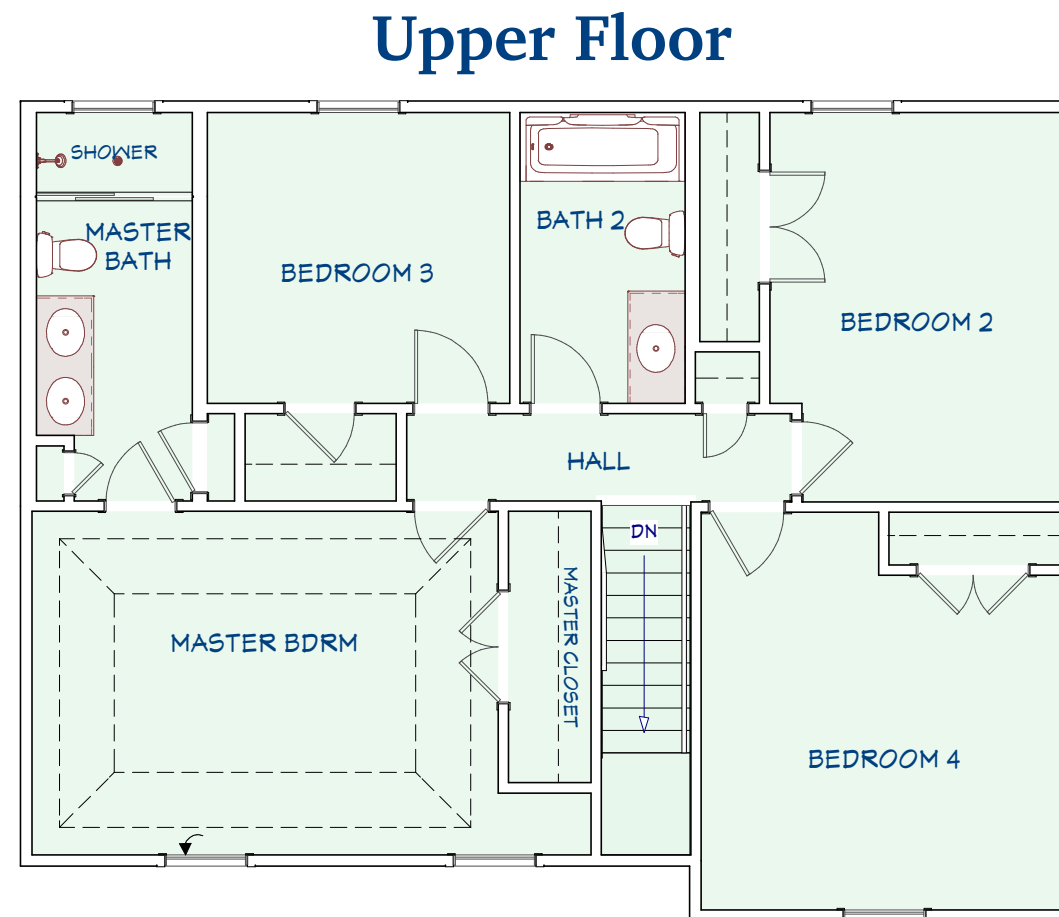

Hendrix

Main Floor

Upper Floor

Main Floor: 676 sq.ft.
Upper Floor: 1,089 sq.ft.
Total Living: 1,765 sq.ft.
Lower Ceiling: 9 ft.
Upper Ceiling: 8 ft.
Baths: 2.5
Bedrooms: 4

*Room dimensions are approximate