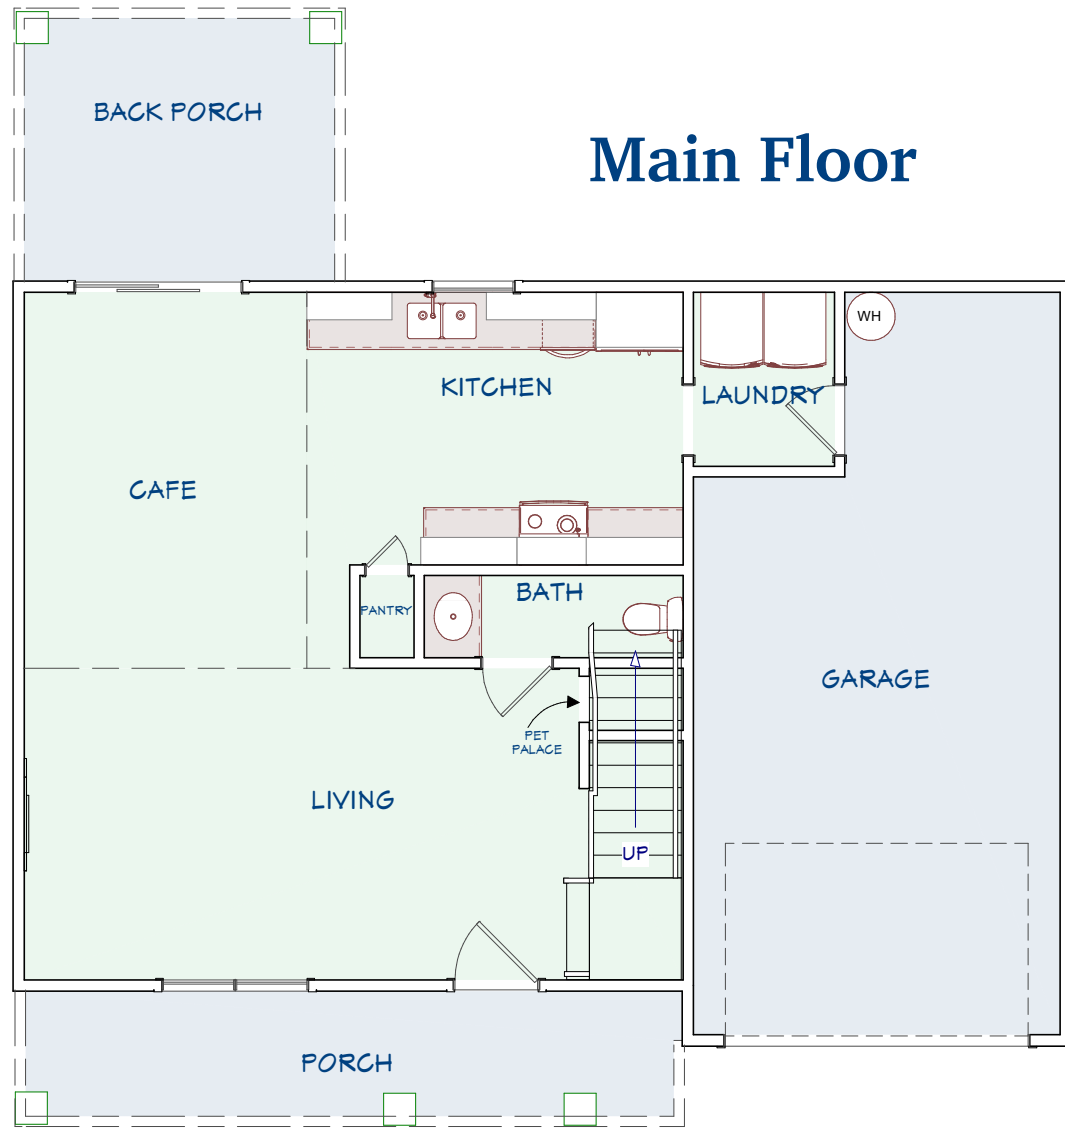

Hendrix

Main Floor

Upper Floor

Main Floor: 676 sq.ft.
Upper Floor: 1,089 sq.ft.
Total Living: 1,765 sq.ft.
Lower Ceiling: 9 ft.
Upper Ceiling: 8 ft.
Baths: 2.5
Bedrooms: 4

*Room dimensions are approximate