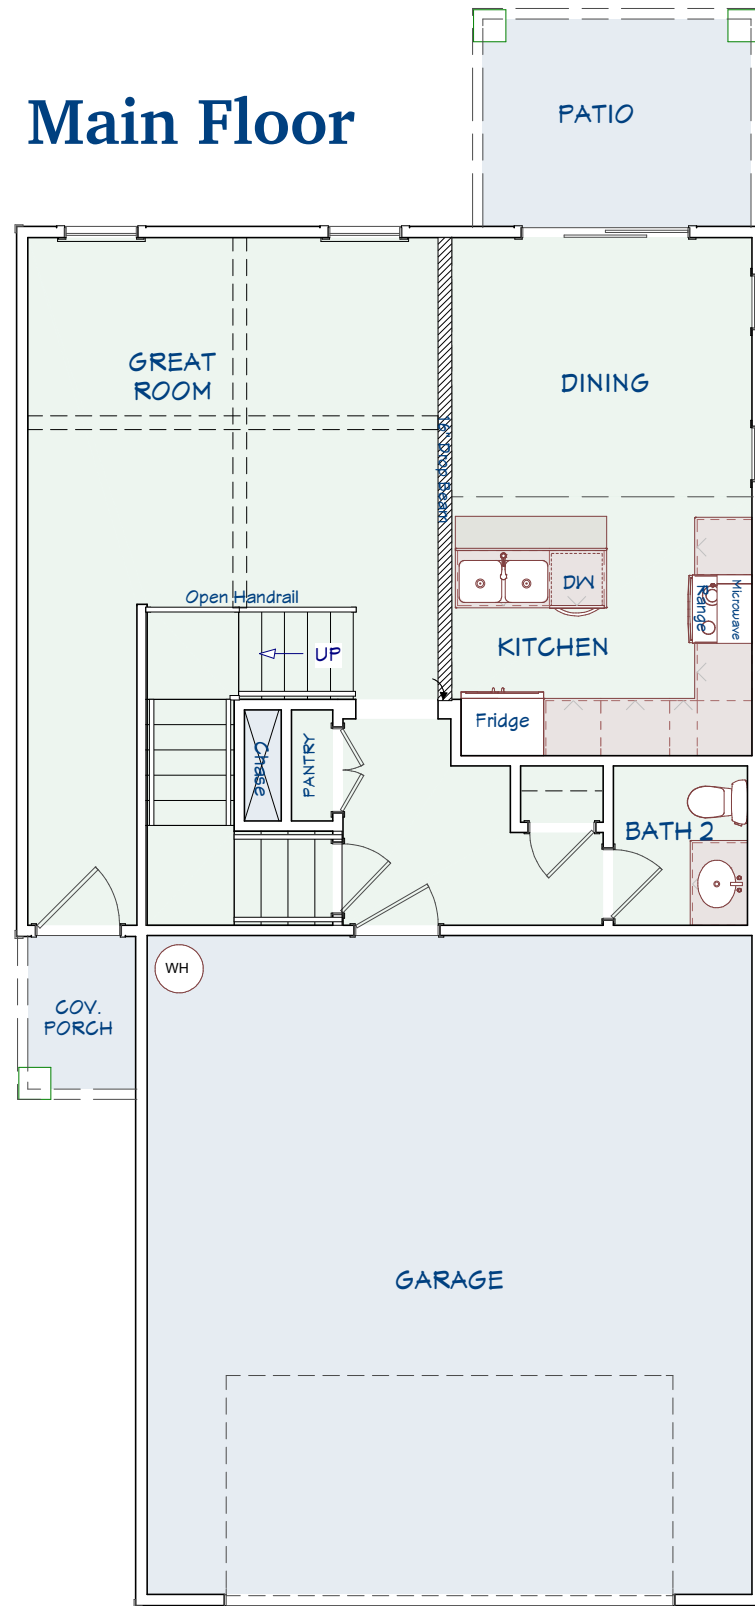

The Bradlynn

Main Floor

Upper Floor

Main Floor: 688 sq.ft.
Upper Floor: 878 sq.ft.
Total Living: 1,566 sq.ft.
Lower Ceiling: 9 ft.
Upper Ceiling: 8 ft.
Baths: 2.5
Bedrooms: 3
 *Room dimensions are approximate