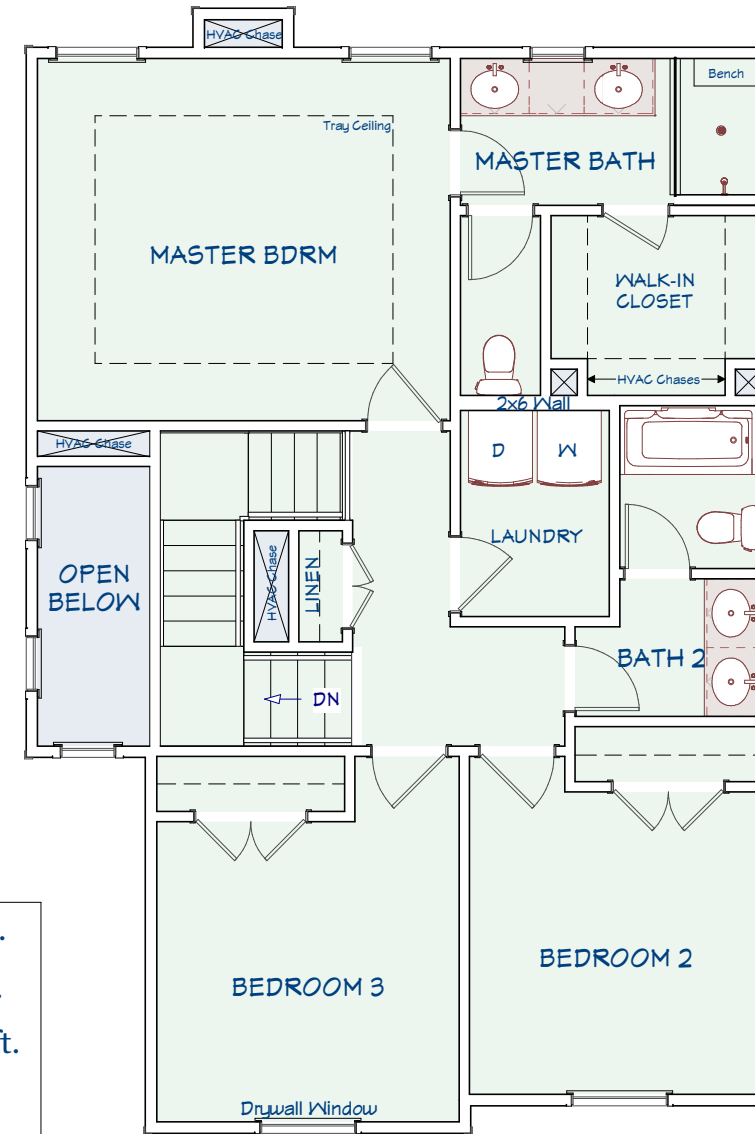

The Bradlynn

Main Floor

Upper Floor

Main Floor: 688 sq.ft.
Upper Floor: 878 sq.ft.
Total Living: 1,566 sq.ft.
Lower Ceiling: 9 ft.
Upper Ceiling: 8 ft.
Baths: 2.5
Bedrooms: 3
 *Room dimensions are approximate